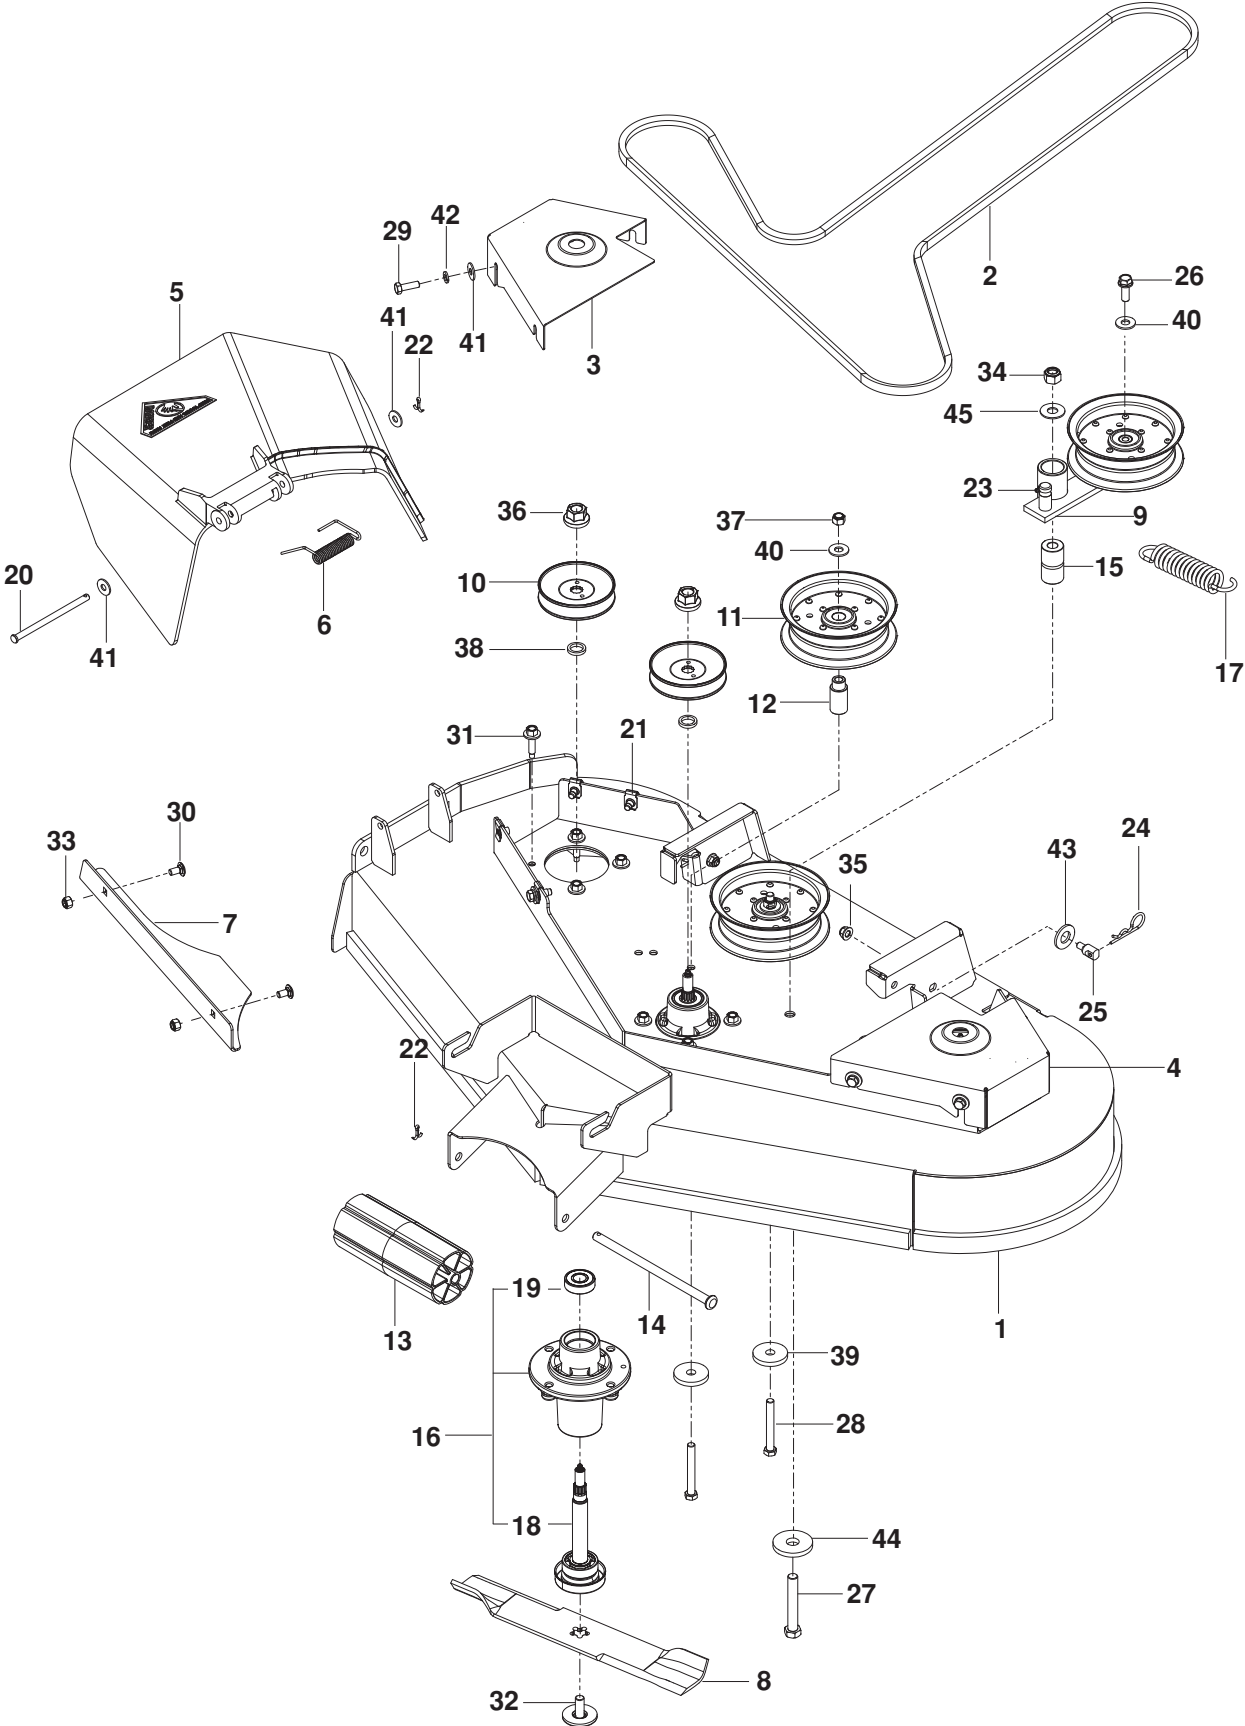

MOWER DECK / CUTTING DECK