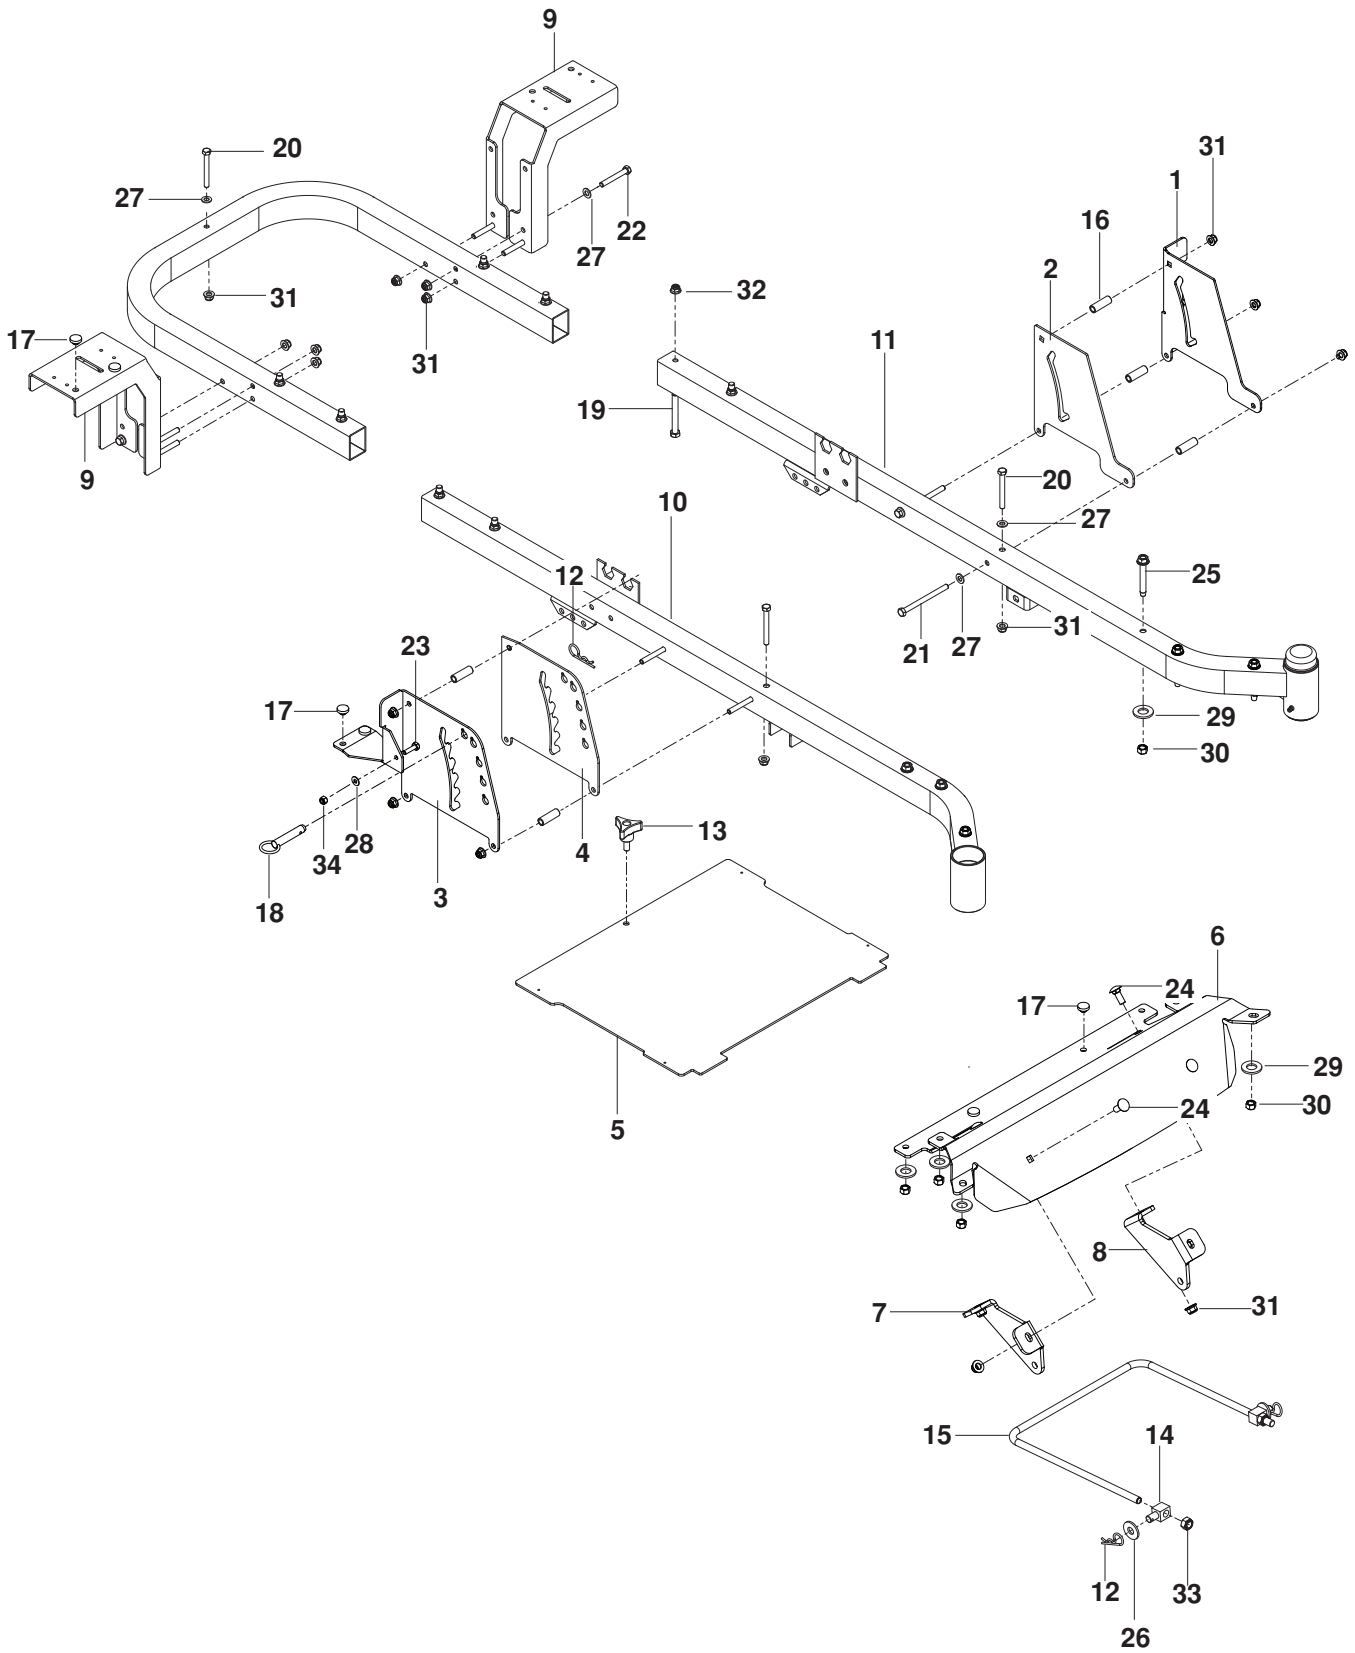

The engine's manufacturing number is stamped on one of the valve covers.

The plate states:

- The engine's model.
- The engine's type.
- Code

Please have these available when ordering spare parts.

The wheel motors and hydrostatic pumps have a barcode decal affixed at the rear.

FRAME

FRAME

ITEM	PART NO.	QTY.	DESCRIPTION	ITEM	PART NO.	QTY.	DESCRIPTION
1..	510 261802....	1....	PLATE, OUTER BRAKE BLK	18..	539 102526....	1....	LIFT PIN
2..	510 206703....	1....	PLATE, BRAKE LATCH BLK	19..	539 101341....	8....	HCS 3/8-16 x 3
3..	510 245604....	1....	PLATE, LIFT OUTER BLK	20..	539 101721....	3....	HCS 5/16-18 x 2 3/4
4..	510 240502....	1....	PLATE, LIFT INNER BLK	21..	539 102335....	4....	HCS 5/16-18 x 4
5..	522 842902....	1....	FOOT PLATE w/DECALS	22..	539 976938....	6....	HCS 5/16-18 x 2 1/4
6..	522 719504....	1....	FOOT REST ORG	23..	539 977761....	2....	HCS 1/4-20 x 1
7..	522 443302....	1....	MOUNT, STRUT RT BLK	24..	539 990645....	4....	RHSNB 3/8-16 x 1
8..	522 443304....	1....	MOUNT, STRUT LT BLK	25..	539 111976....	6....	BOLT 3/8-16 x 2 5/8 THD FRM
9..	510 225902....	2....	SUPPORT, FENDER BLK	26..	539 109554....	2....	WASHER 1/2 FLT
10..	510 177503....	1....	FRAME, FRONT RT ORG	27..	539 990188..	13....	WASHER 5/16 SAE FLT
11..	510 177403....	1....	FRAME, FRONT LT ORG	28..	539 990055....	2....	WASHER 1/4 FLT
12..	539 976989....	3....	HAIRPIN	29..	539 990517....	6....	WASHER 3/8 STD FLT
13..	539 104411....	1....	KNOB w/ STUD	30..	539 200282....	6....	NUT 3/8-16 HEX JAM NYLOC
14..	539 114789....	2....	SWIVEL	31..	539 112899..	15....	NUT 5/16-18 HEX FLG NYLOC
15..	521 938101....	1....	LINK, FRONT SUSPENSION	32..	521 996501....	8....	NUT 3/8-16 HEX FLG NYLOC
16..	515 988101....	6....	SPACER 1/2 OD x 1 1/2	33..	539 119124....	2....	NUT 7/16-14 HEX NYLOC
17..	539 102587....	6....	GROMMET, BUMPER	34..	539 976978....	2....	NUT 1/4-20 HEX NYLOC